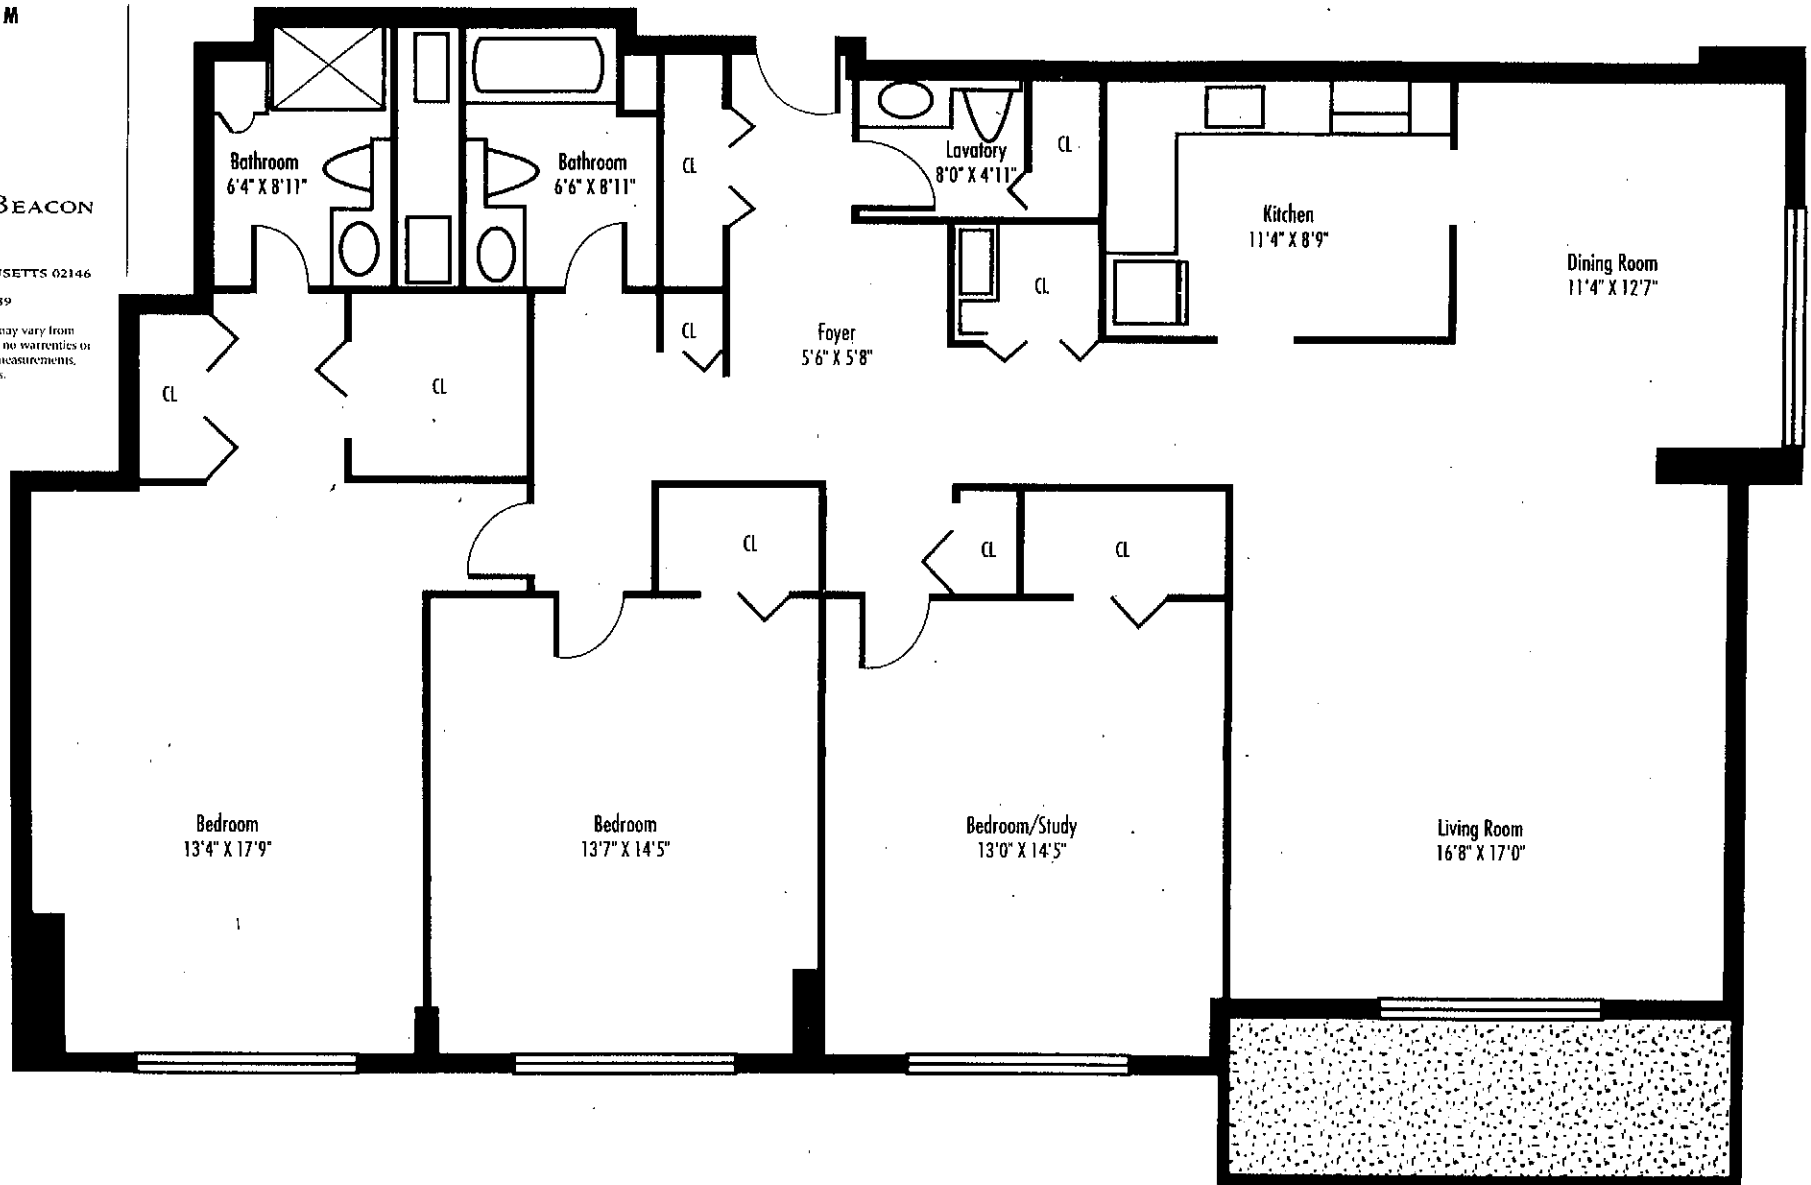

THREE BEDROOM

1,890 SQUARE FEET

SCALE 1/4"=1'0"

1501 BEACON

BROOKLINE, MASSACHUSETTS 02146

TELEPHONE: 617-731-8789

Balcony