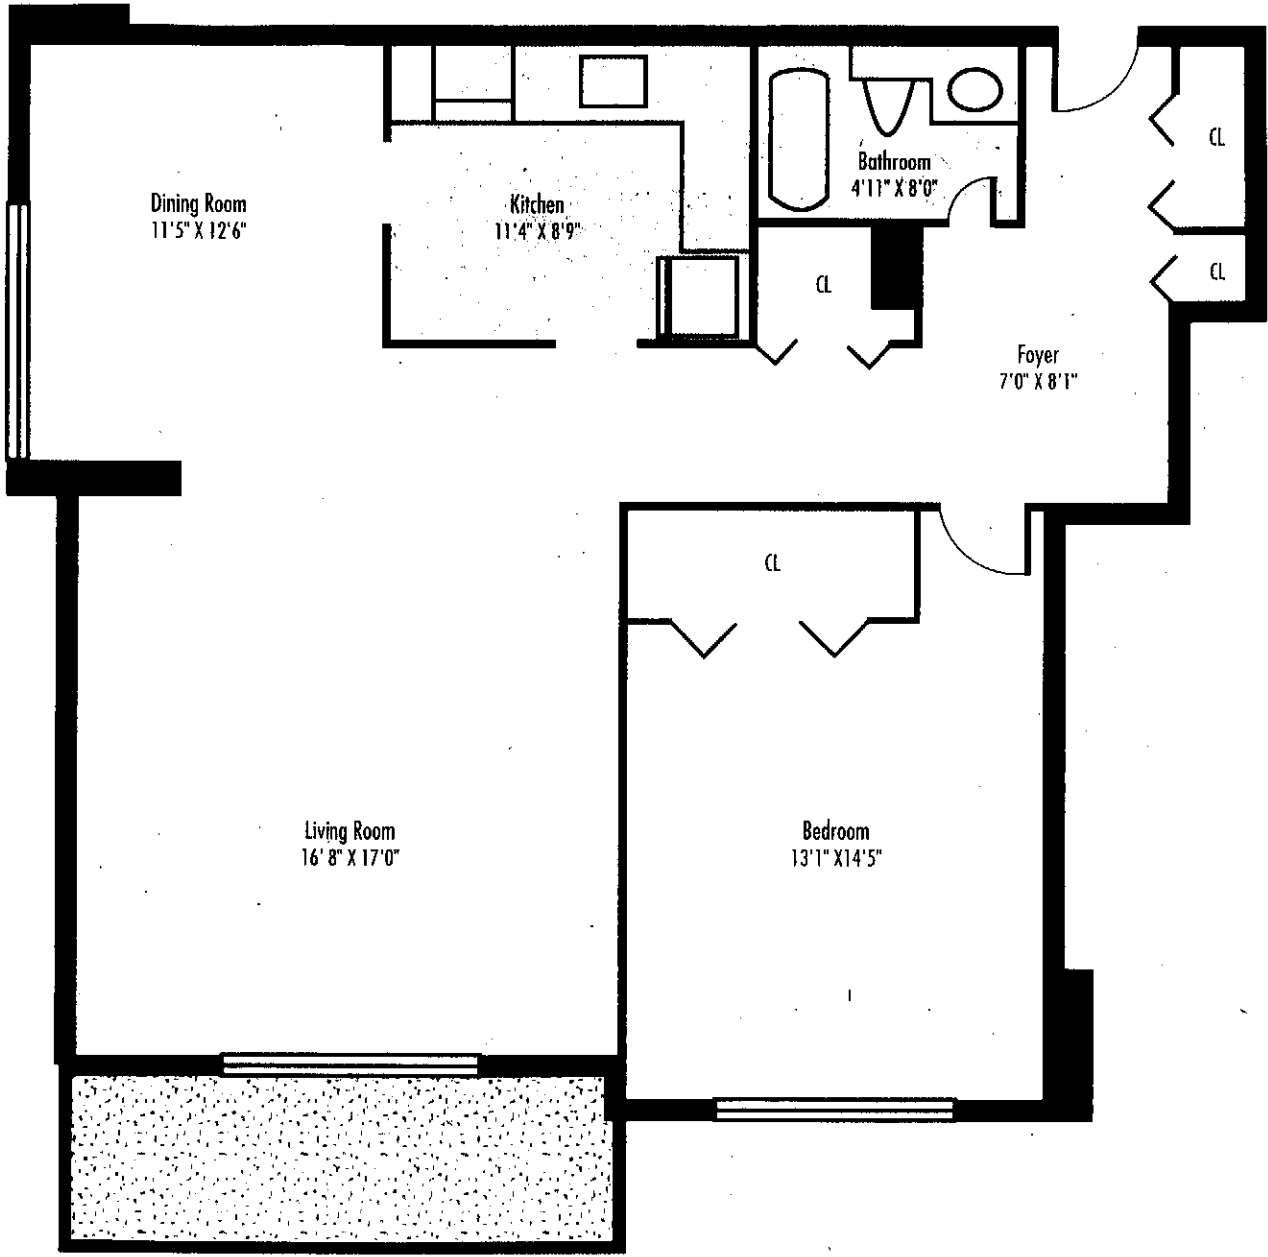

ONE BEDROOM

1,103 SQUARE FEET

SCALE 1/4"=1'0"

1501 BEACON

BROOKLINE, MASSACHUSETTS 02146

TELEPHONE 617-731-8789

Balcony